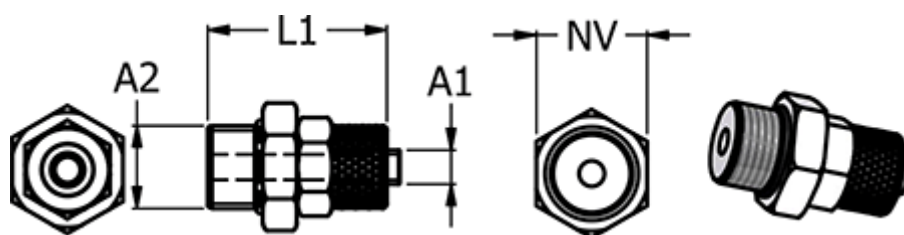

Article number: 586111055

Description: Push-on fitting 11.105-5-5, metal  $\text{Ø}5/3$ -M5 without O-ring  
Straight connector

## Measures

Hose Diameter A2	= 5/3
L1	= 20
NV	= 8
Thread A2	= M5